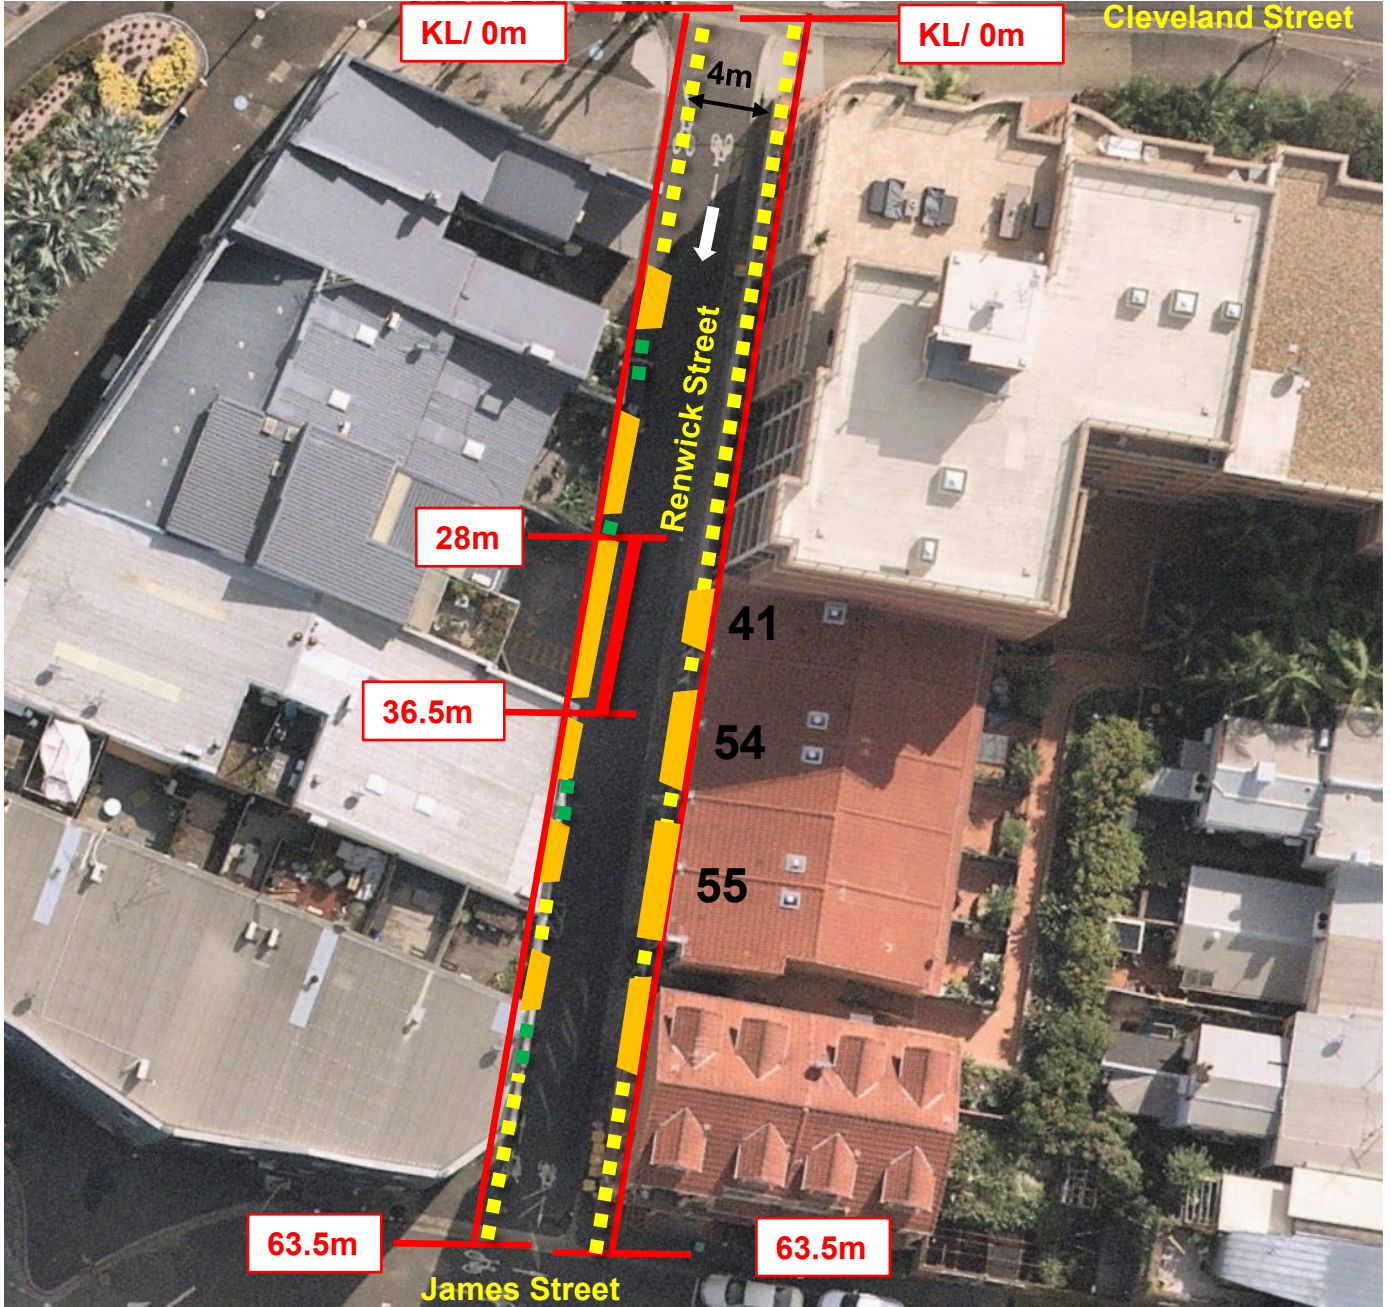

Proposal

Renwick Street, Redfern Proposed parking changes

- Existing**
-  "No Stopping"
 -  Unrestricted Parking
 -  Driveway

- Proposed**
-  "No Parking"